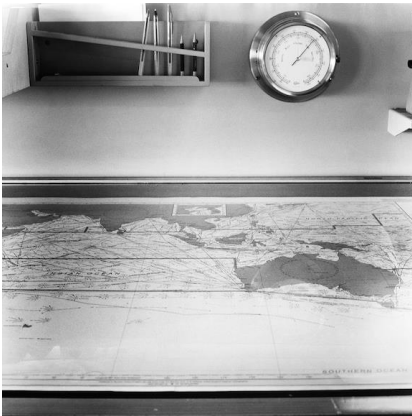

Title: "Map desk"
Hanjin Los Angeles 30/09/2013
Terminal Sech, Genova (Italy)
Dimensions 50 x 50 cm
Giclée inkjet Fine Art print on
Hahnemühle Photo Rag Baryta 315 gsm
Mounted on dibond
with handmade wood frame
Editions 4 + 1 AP