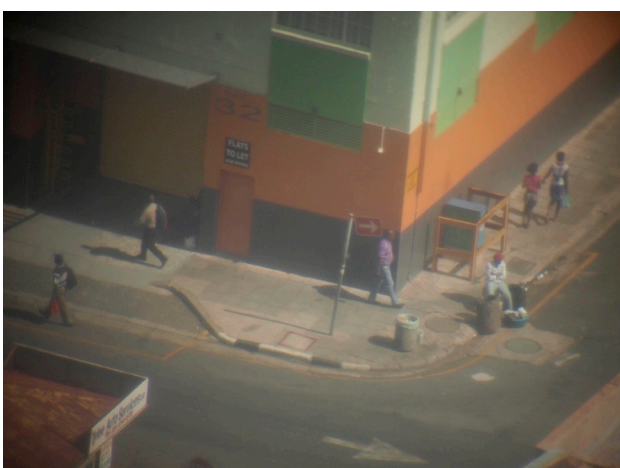

Untitled from the series Top of Africa
Alessandro Sala / CESURA

12x16 cm - edition 1/5 + 1 ap