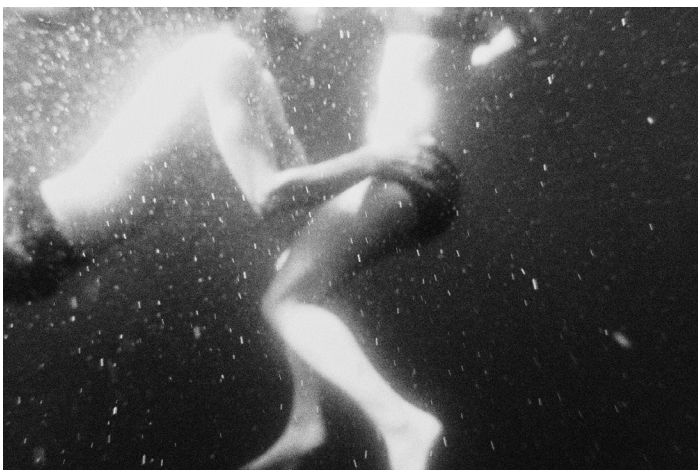

# CESURA COLLECTIVE

**CLAUDIO MAJORANA / Head of the lion**  
**Pareti a sinistra della waiting room**

Head of the Lion 2011-2017  
Claudio Majorana / CESURA

50x75 cm - edition 1/3 + 1 ap

Head of the Lion 2011-2017  
Claudio Majorana / CESURA

30x45 cm - edition 1/5 + 1 ap

Head of the Lion 2011-2017  
Claudio Majorana / CESURA

50x75 cm - edition 1/3 + 1 ap

**ALESSANDRO SALA / Top of Africa**  
**Parete a destra della waiting room**

Untitled from the series Top of Africa  
Alessandro Sala / CESURA